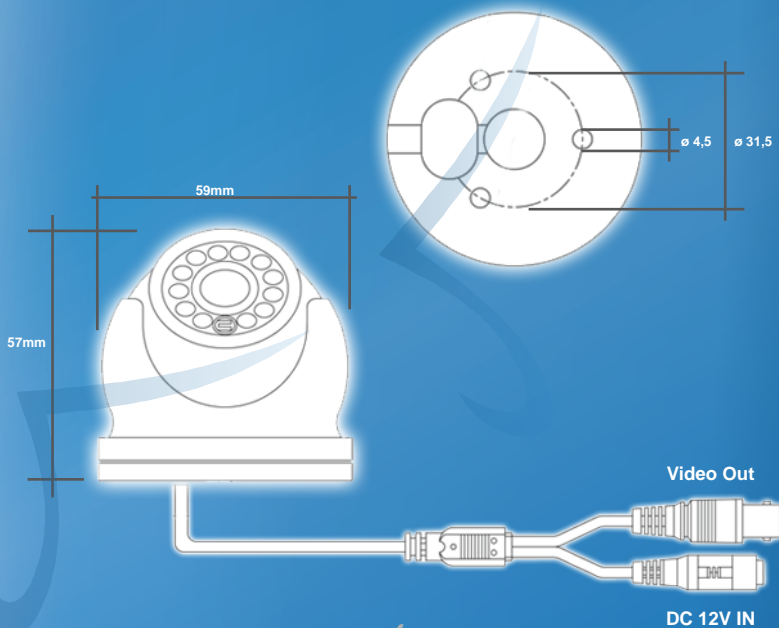

Docking & Monitoring CCTV Cameras

MD001IR Armoured Mini Dome Infrared Camera

Main Features Include:

- High Resolution 700TV Lines Sony Super HAD
- Easy 3 Axis Adjustment Gimbal
- High efficiency IR LED, radiant distance 15M
- Minimum illumination: 0 Lux
- Aluminum housing with IP66 rating
- High sensitivity sensor, great picture quality
- Choice of 3.6, 6.0 Lenses
- Flush or optional Surface Mount
- 15 metre IR lighting
- Low Power 70mA IR off / 130mA IR on
- Power Source 12V DC
- Automatically activates LED, when light drops below 2.0

Camera Dimensions:

With 700 TV Line Resolution!

Mini Dome Camera:

The MD001IR camera from Dolphin Marine, incorporates the latest Sony Super HAD chip-set ensuring a superior picture quality. In addition to this it has a low level light sensor that will automatically switch from colour to monochrome. This is then further enhanced with Infrared LED illumination to maintain a perfect picture whatever the light conditions.

The compact and stylish vandal-proof housing measures just six centimeters in diameter and is certified waterproof with an IP66 rating.

Specification may change without prior notice

Versatile & Compact, the MD001IR Camera enhances visibility, while increasing safety on & off board - all around your vessel!